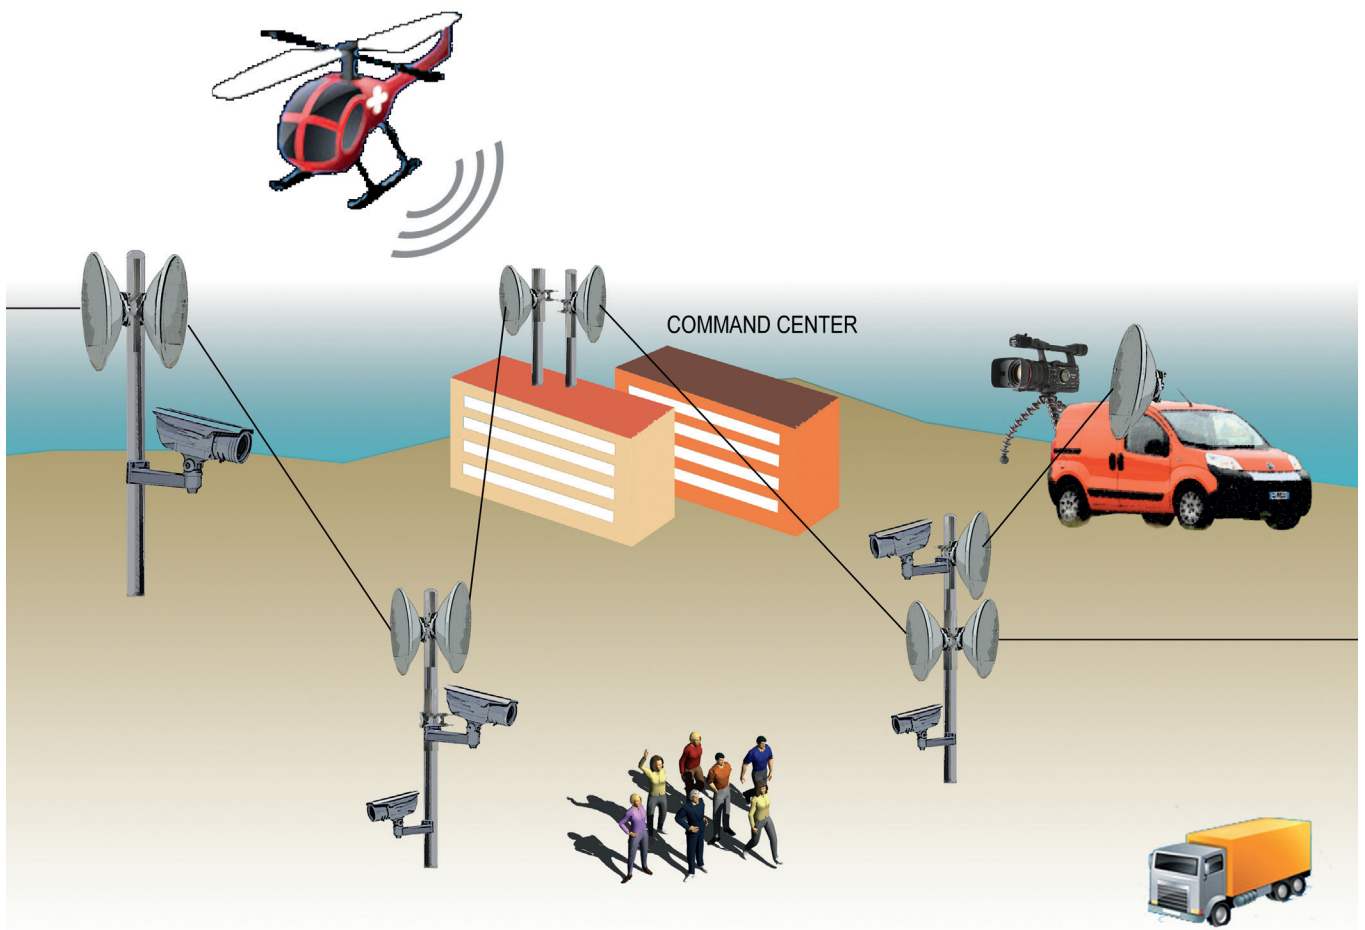

Video surveillance and Disaster recovery

Thanks to the expertise in broadcasting of the parent Company SSBT, SkyLink can offer the best video surveillance solutions both for fixed and mobile application, including downlink for aircraft/helicopters.

Digital camera sources or analog MPEG2/4 SD or HD signals specifically converted with encoders/decoders, can be easily interfaced via ASI or Fast Ethernet port and distributed through the Digital Microwave network to reach remote controlling sites and or storage servers rooms.

SkyLinks mobile systems find application in all kind of situation where fast deployment is a must.

Emergency communications are one of the top priority needs in case of disasters like earthquake, tsunami and many other natural events where standard telecommunications channel are destroyed or temporary out of order.

It is proven that the good result of first aid activities in such areas is essential for limiting the number of victims, and communications are a topic issue that can be easily solved by using SkyLinks microwave solutions.